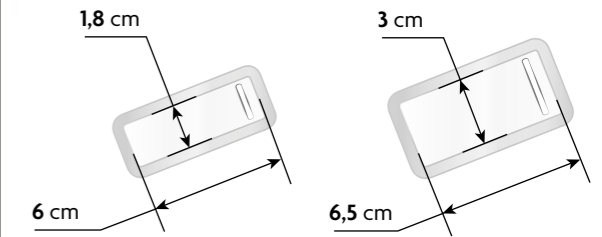

TRANSPARENT PROTECTIVE POUCHES

ID HOLDERS