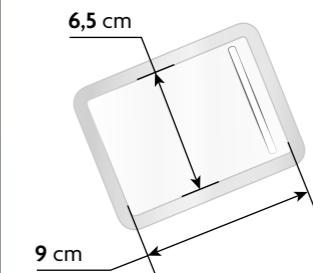

BADGE HOLDER (6,5x9cm)

Set of 10 holders: **9,60€** excl tax